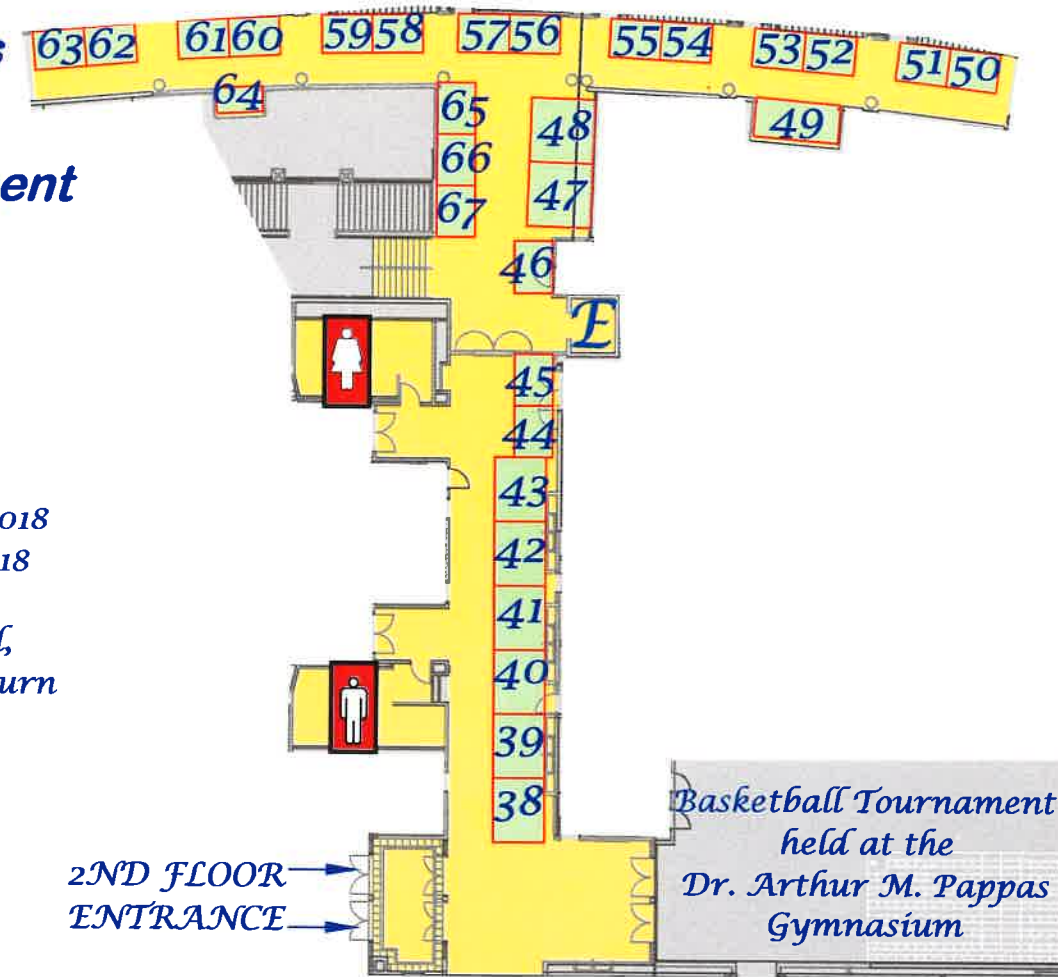

Town of Auburn Recreation and Culture

hosts
**Special Olympics
Massachusetts
Basketball Tournament
and Vendor Fair**

Saturday, March 10, 2018
Sunday, March 11, 2018
9 a.m. - 3 p.m.
Auburn High School,
99 Auburn Street, Auburn

Auburn High School, Second Floor